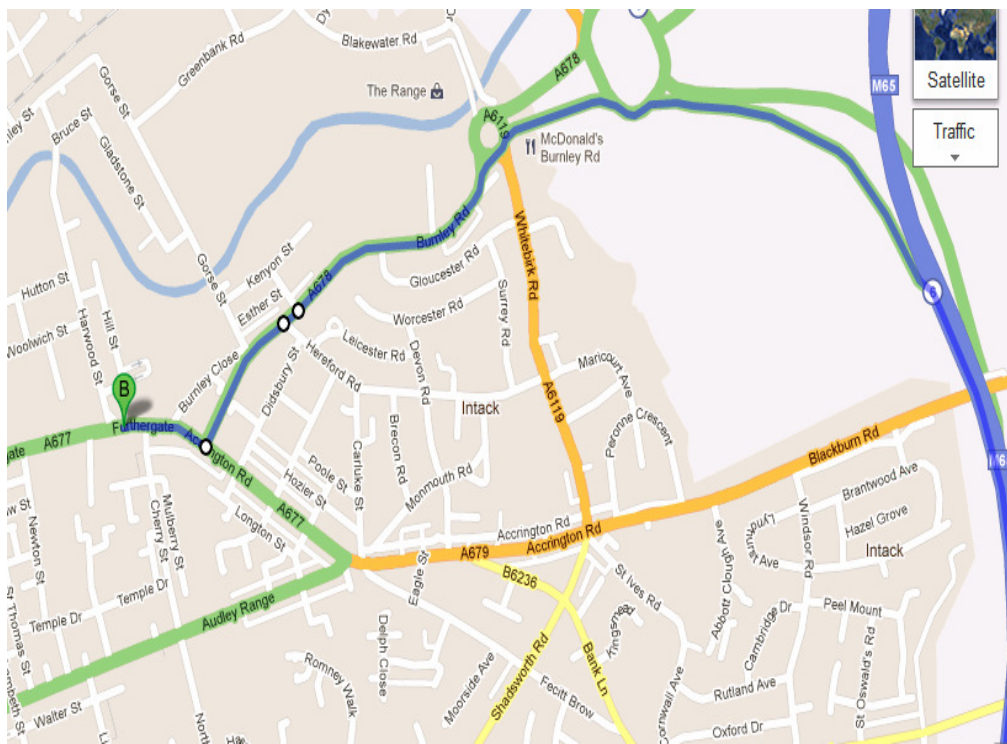

Please contact Amanda Grimshaw on 01254 222154 to confirm your place.

Any questions call Tim Birch on 01254 222129

Please see over the leaflet for further directions

## DIRECTIONS FROM THE M65

- 1) At Junction 6 (Whitebirk) of the M65 at the large roundabout, take the first turning (signposted Town Centre). This leads to another roundabout.
- 2) Take the second turning at this roundabout on to Burnley Road.
- 3) Continue along this road to the traffic lights at the top.
- 4) Turn right at these lights onto the A677.
- 5) Directly after this turning Blackburn Enterprise Centre is on your right at the next set of traffic lights.
- 6) Turn right and immediately turn right again, near Tesco supermarket. There is FREE car park in front of the Enterprise Centre. (BB1 3HQ)

## DIRECTIONS FROM THE M65

- 7) At Junction 6 (Whitebirk) of the M65 at the large roundabout, take the first turning (signposted Town Centre). This leads to another roundabout.
- 8) Take the second turning at this roundabout on to Burnley Road.
- 9) Continue along this road to the traffic lights at the top.
- 10) Turn right at these lights onto the A677.
- 11) Directly after this turning Blackburn Enterprise Centre is on your right at the next set of traffic lights.
- 12) Turn right and immediately turn right again, near Tesco supermarket. There is FREE car park in front of the Enterprise Centre. (BB1 3HQ)