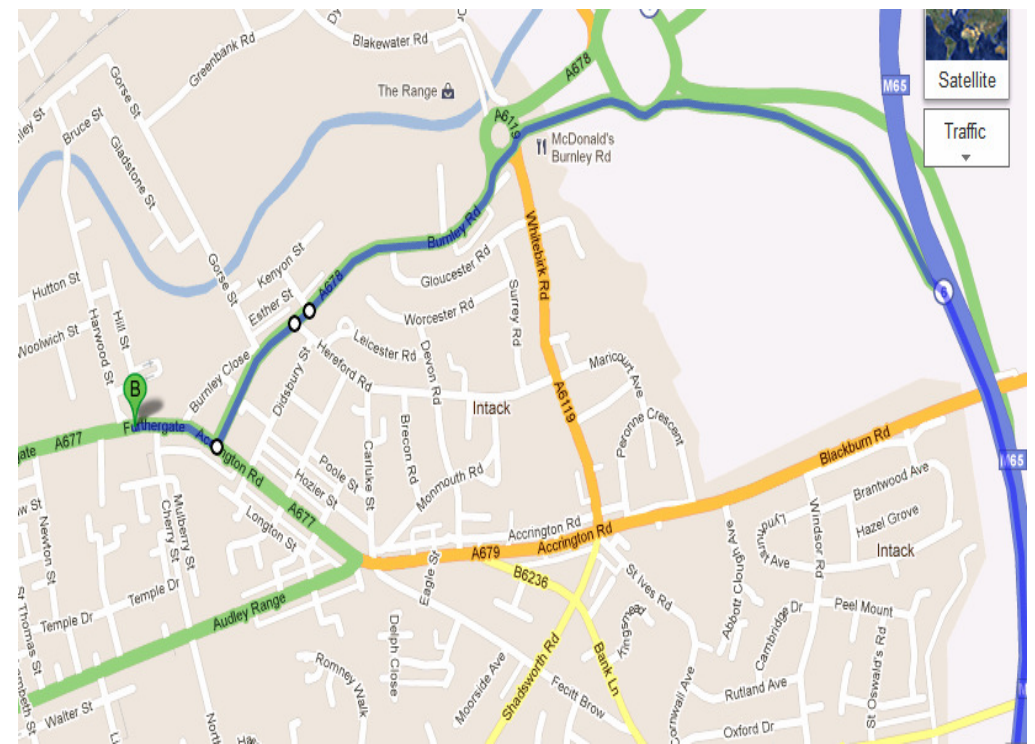

Please contact Amanda Grimshaw on 01254 222154 to confirm your place.

Any questions call Tim Birch on 01254 222129

Please see over the leaflet for further directions

## DIRECTIONS FROM THE M65

- 1) At Junction 6 (Whitebirk) of the M65 at the large roundabout, take the first turning (signposted Town Centre). This leads to another roundabout.
- 2) Take the second turning at this roundabout on to Burnley Road.
- 3) Continue along this road to the traffic lights at the top.
- 4) Turn right at these lights onto the A677.
- 5) Directly after this turning Blackburn Enterprise Centre is on your right at the next set of traffic lights.
- 6) Turn right and immediately turn right again, near Tesco supermarket. There is FREE car park in front of the Enterprise Centre. (BB1 3HQ)

## DIRECTIONS FROM THE M65

- 7) At Junction 6 (Whitebirk) of the M65 at the large roundabout, take the first turning (signposted Town Centre). This leads to another roundabout.
- 8) Take the second turning at this roundabout on to Burnley Road.
- 9) Continue along this road to the traffic lights at the top.
- 10) Turn right at these lights onto the A677.
- 11) Directly after this turning Blackburn Enterprise Centre is on your right at the next set of traffic lights.
- 12) Turn right and immediately turn right again, near Tesco supermarket. There is FREE car park in front of the Enterprise Centre. (BB1 3HQ)